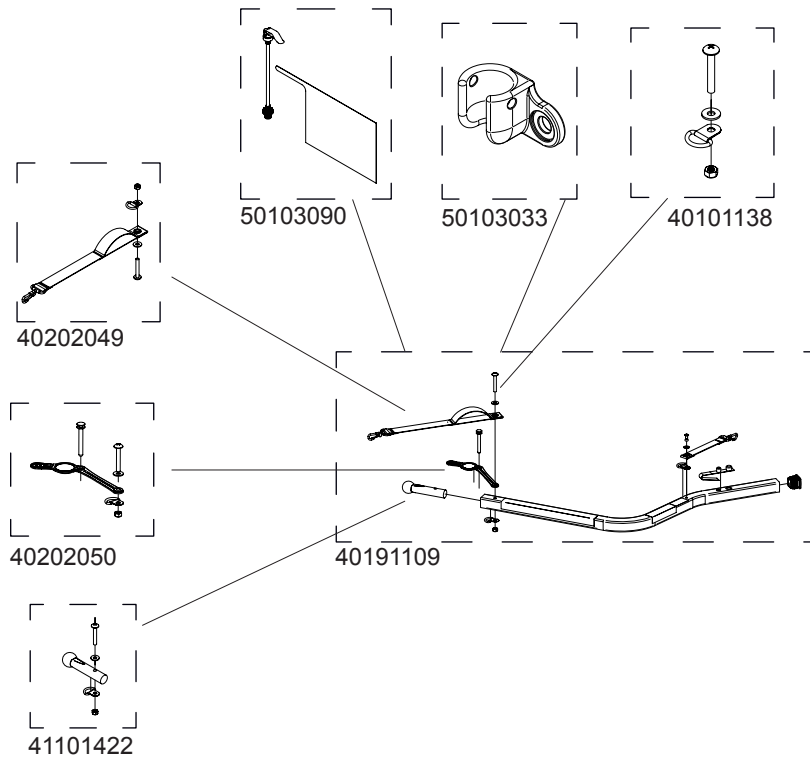

# Captain

10300711 , 10300713

# THULE<sup>®</sup>

SWEDEN

Rev 1

TCTS

Bundled Kits

## Hitch Arm Assembly

## Castor Wheel Assembly