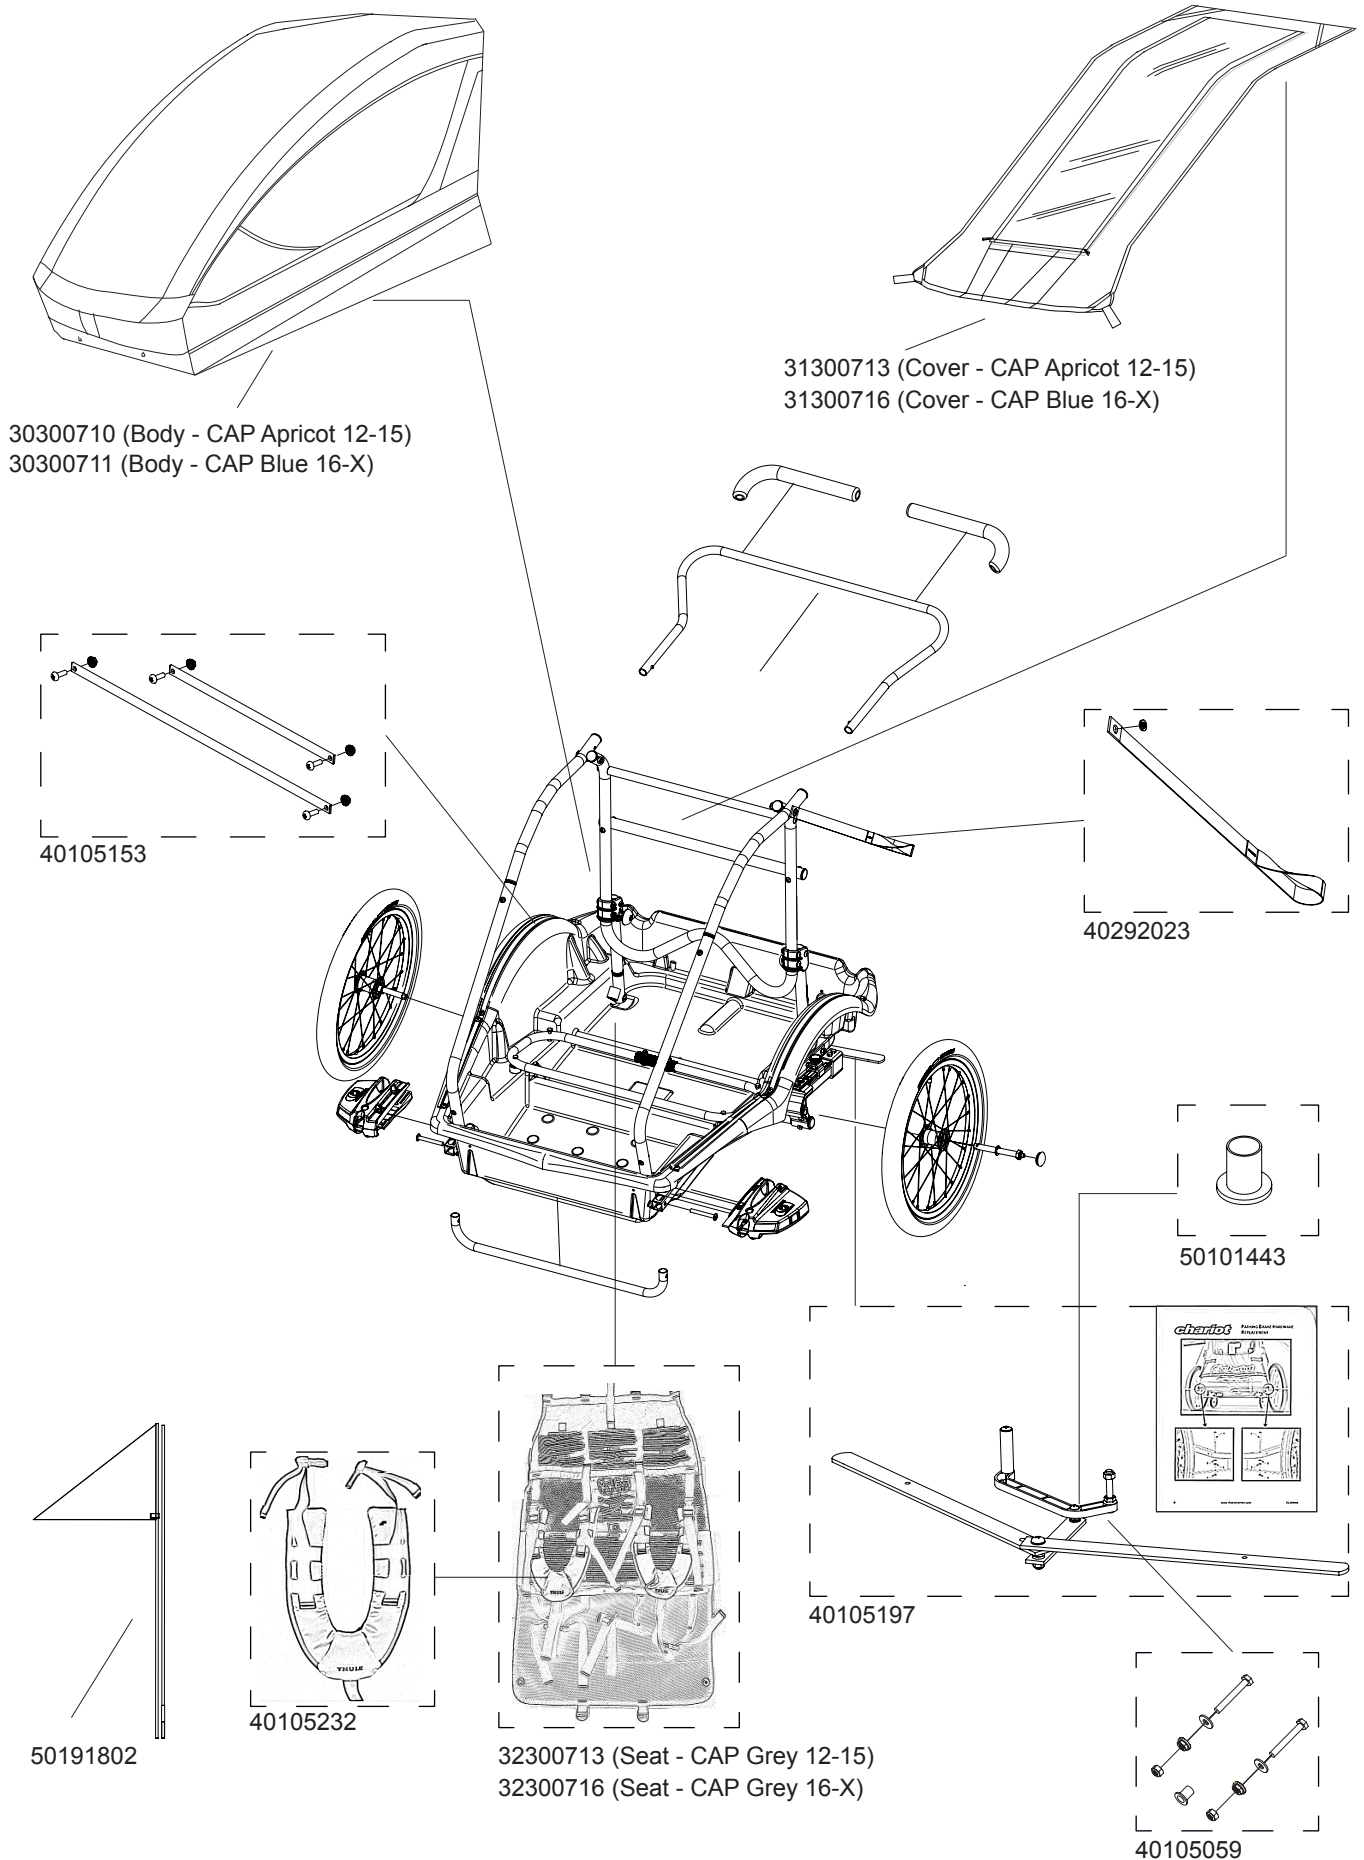

Captain

10300711 , 10300713

THULE®

SWEDEN

» PART OF THULE GROUP

30/06/2015

THULE®

SWEDEN

Rev 1

TCTS